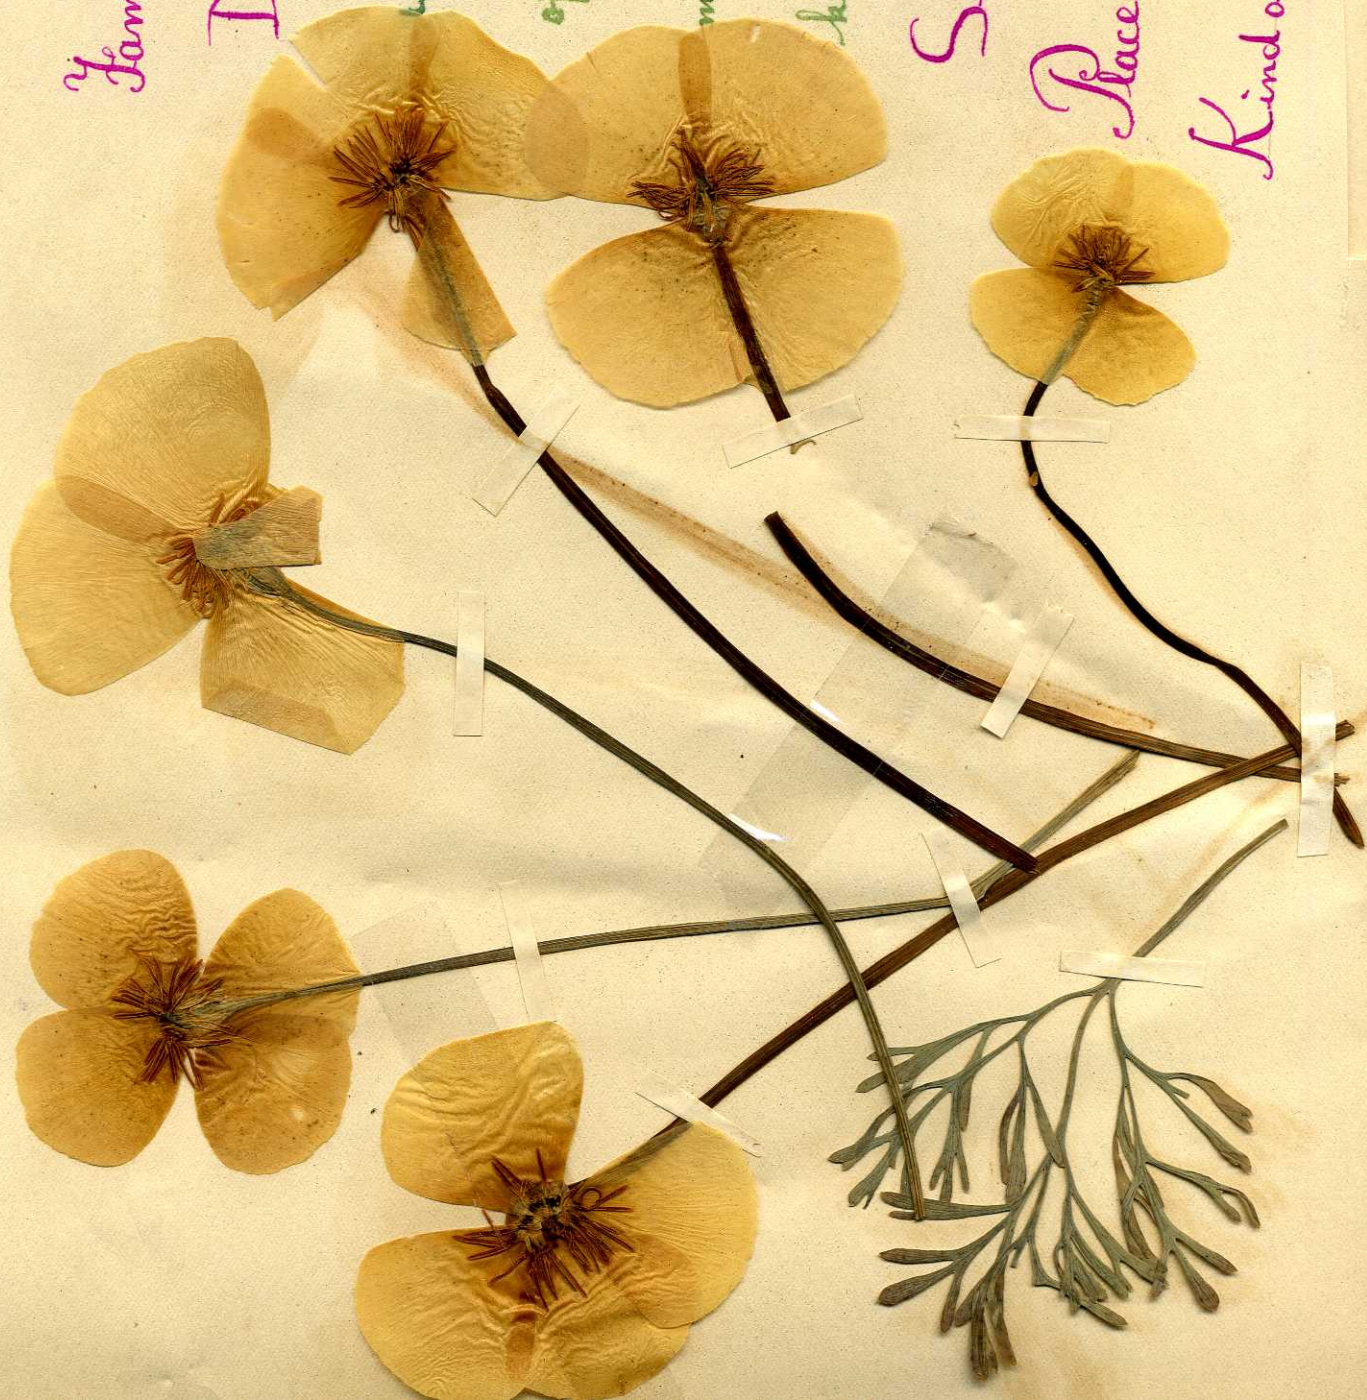

Season - Summer.

Place - In garden or field

Kind of soil - Medium, little water

گل شتر قو

Name - Larkspur.

Family - Ranunculaceae, the Ranunculus tribe

Description - Complete flower 5

sepals the upper one helmet shaped